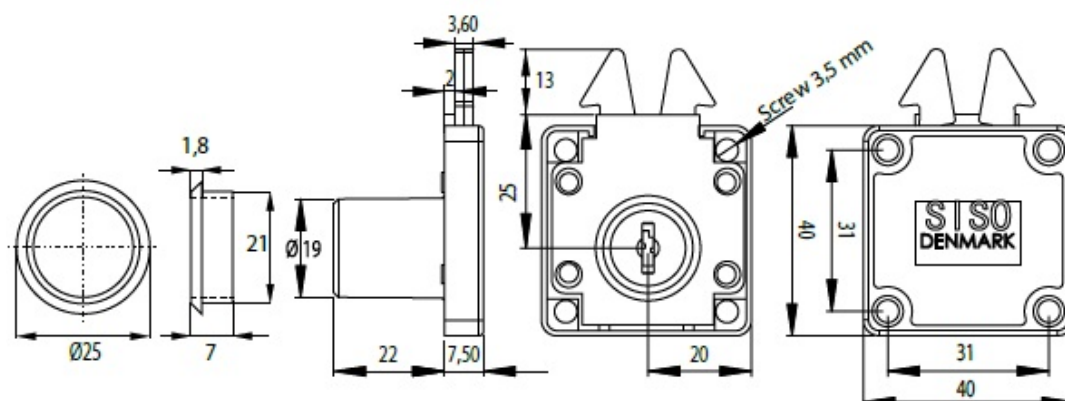

PRODUCT SHEET

Description:

Roll Blind Lock 855, $\varnothing 19 \times 22$ mm, NPL, CK SISO, KA D20, W/Flat Striking Plate

Item number:

14.01.460-5

Units	Box	Carton	HS Code	Barcode
Pcs.	12	120	8301300000	
5704866453974				