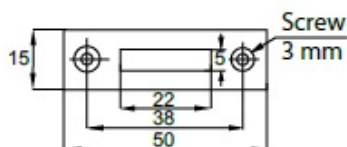

PRODUCT SHEET

Description:

Roll Blind Lock 855, $\varnothing 19 \times 22$ mm, NPL, CK SISO, KA D20, W/Flat Striking Plate

Item number:

14.01.460-5

Units	Box	Carton	HS Code	Barcode
Pcs.	12	120	8301300000	
5704866453974				